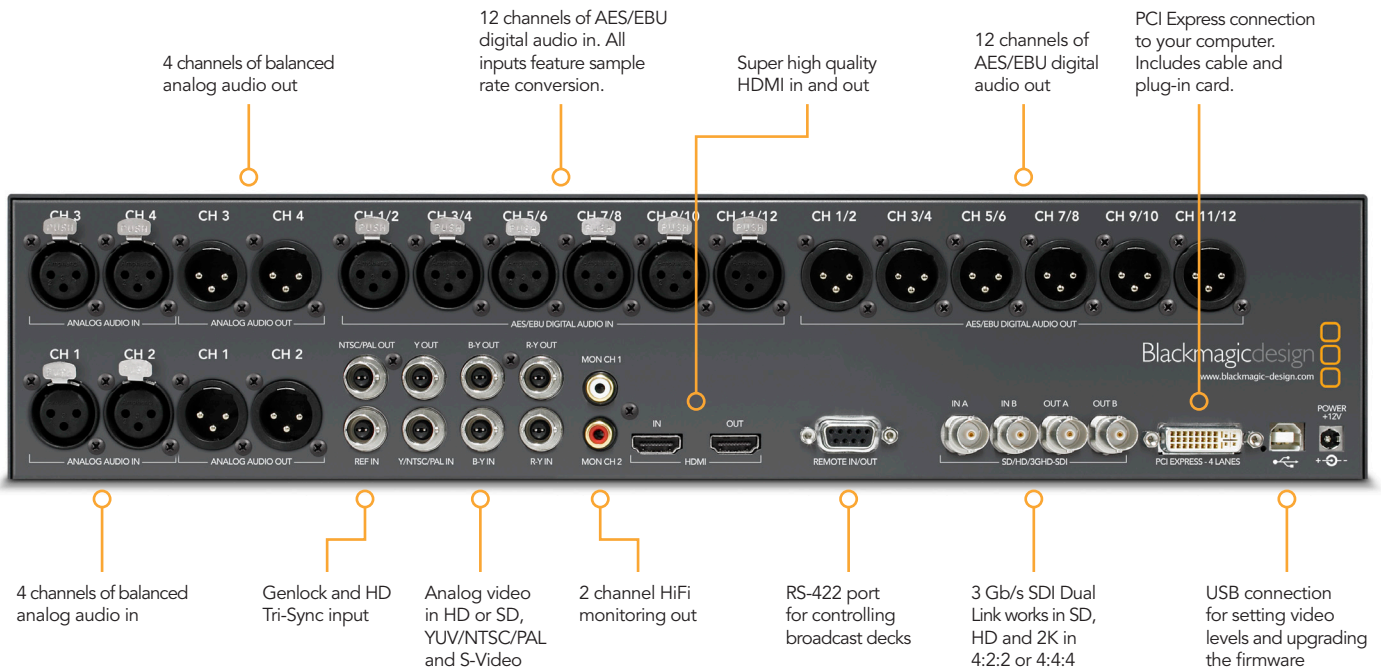

Multibridge Eclipse

Features

- SDI, HDMI and Y,B-Y,R-Y inputs and outputs for capture and playback for all types of video devices.
- 4 channels of pro analog audio and 12 channels AES/EBU audio inputs and outputs for multichannel capture and playback when used with large post production systems.
- Real time effects support in Apple Final Cut Pro™ and Adobe Premiere Pro™
- 3 Gb/s SDI connections for real time 2K capture and playback or 4:4:4 RGB via a single SDI connection.
- Uncompressed and compressed capture and playback. Edit in ProRes™(Mac), DV, JPEG and playback in HDV.
- Video Desktop for video output from non video software. Real time RAM preview in After Effects™, Motion™, Fusion™ and Combustion™
- Supports: 2K 2048 x 1556 at 23.98 and 24fps, 1080 lines at 23.98PsF, 24PsF, 50i, 59.94i, 60i, 720 lines at 50p, 59.94p, 60p and VariCam. NTSC, PAL and S-Video.
- SDI compliant with SMPTE 292M, SMPTE 372M, SMPTE 259M, SMPTE 296M and ITU-R BT.656.
- Blackmagic Deck Control included - complete solution for automated capture and playback of media to broadcast tape decks using serial control.
- Product features are different between platforms and software updates. Uncompressed video requires fast host system and bus performance. Please check www.blackmagic-design.com for exact product features and minimum host system requirements before purchase.

World's Highest Quality

Multibridge Eclipse is the first solution to include 3 Gb/s SDI allowing native 2K editing, while retaining full compatibility with HD-SDI and SD-SDI equipment. Multibridge Eclipse features incredible quality Dual Link 4:4:4 SDI and Single Link 4:2:2/4:4:4 SDI in 8 and 10 bit. Elegantly styled front panel status indicators and 32 independent audio level meters provide feedback for mission critical broadcast environments.

Enhanced Audio Connectivity

Multibridge Eclipse features a massive 12 individual channels of AES/EBU digital audio in and out using industry standard XLR connections with sample rate conversion on each input. Multibridge Eclipse also includes 4 channels of XLR professional analog audio in and out and 2 channels out for HiFi monitoring.

High Speed PCI Express Connection

Only Multibridge Eclipse's super fast 10 Gb/s connection plugs directly into the computer's motherboard. Unlike FireWire, PCI Express doesn't suffer latency or require any video compression, so you get a fluid editing experience at the highest video quality. Includes PCI Express cable and 4 lane plug-in card.

Microsoft Windows or Apple Mac OS X

Use your favorite video software such as Final Cut Pro™, Premiere Pro™, After Effects™, Photoshop™, Combustion™, Fusion™ and many more. Multibridge Eclipse works in Microsoft Windows XP™, Windows Vista™ and Mac OS X™ systems with drivers included for both platforms. Instantly switch between 2K, 1080 HD, 720 HD, NTSC and PAL for worldwide compatibility.